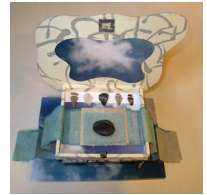

POLYGLOT: Expressive Media in Book Arts

Gualala Arts Center: June 13 to July 5, 2009

Reception: Saturday, June 13, 5:00-7:00 p.m.

Curators: Suzan Friedland and Penny Nii

Judith Hoffman

Kumi Korf

Jody Alexander
Pati Bristow
Lark Burkhart
Ginger Burrell
Dorit Elisha
Hal & Jan Fogel
Suzan Friedland
Jackie Gardener